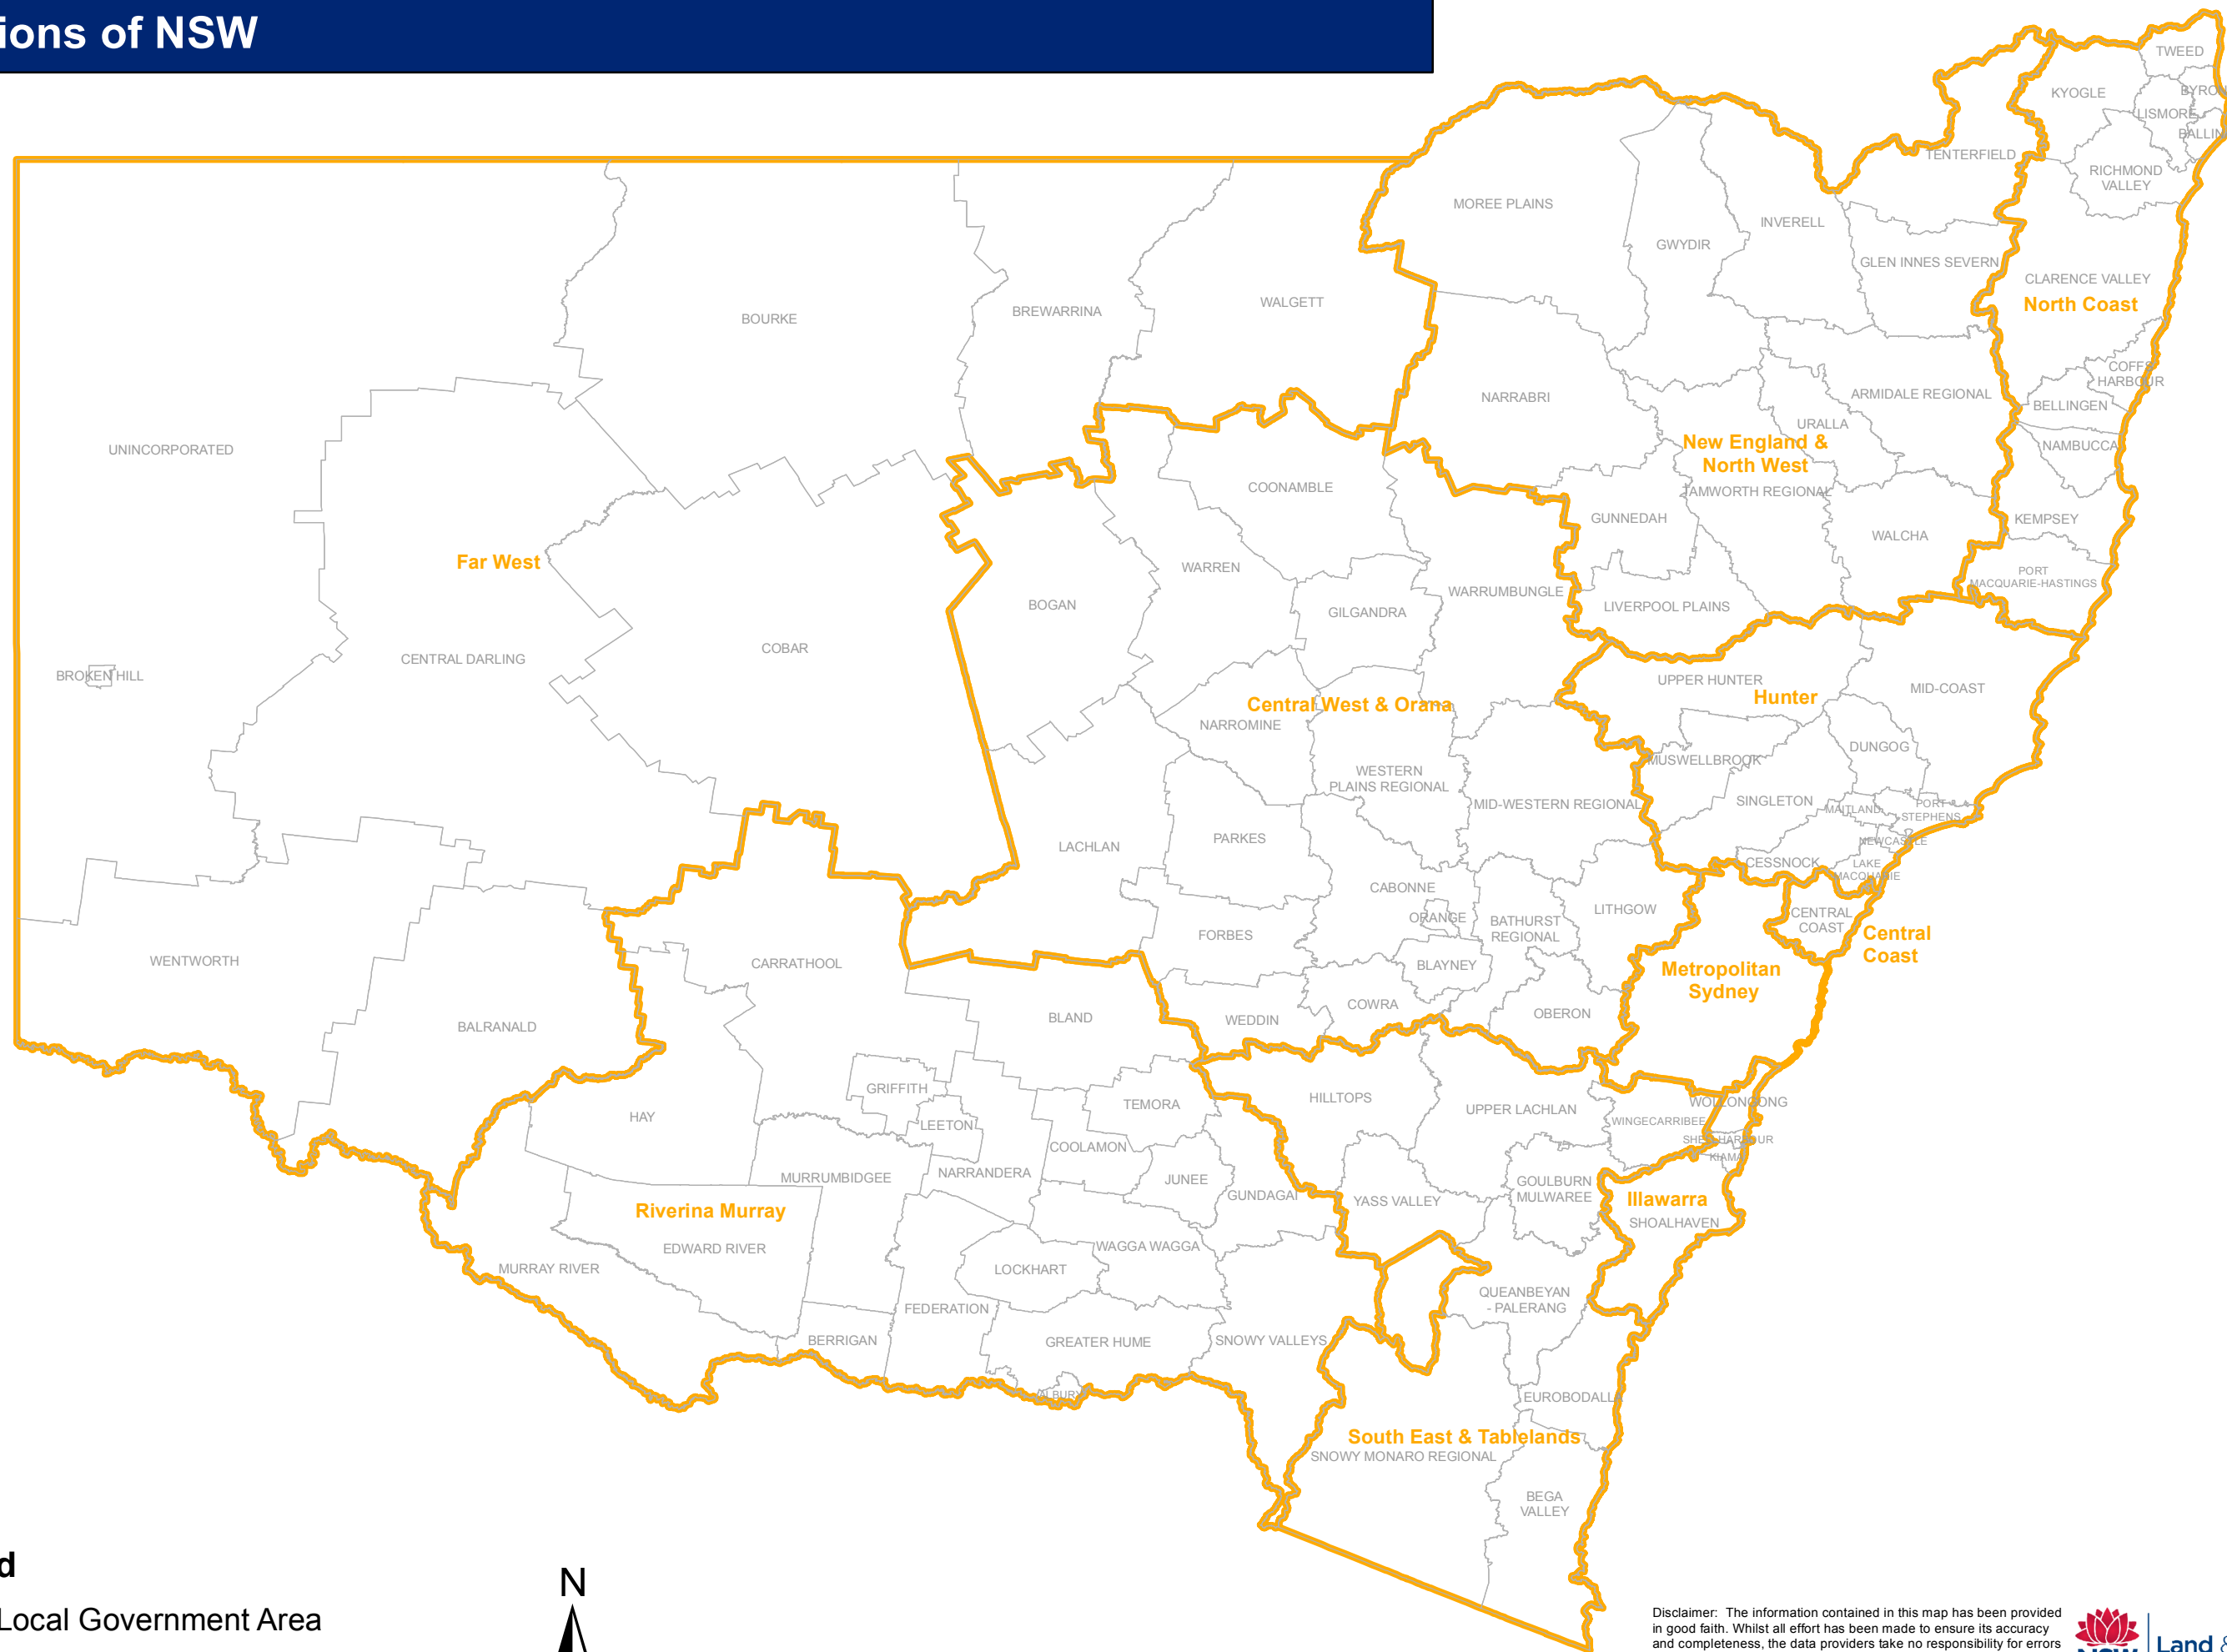

Regions of NSW

Legend

- Local Government Area
- Regions of NSW

Disclaimer: The information contained in this map has been provided in good faith. Whilst all effort has been made to ensure its accuracy and completeness, the data providers take no responsibility for errors or omissions nor any loss or damage that may result from the use of this information.
 Prepared by: Emergency Information Coordination Unit,
 Land and Property Information