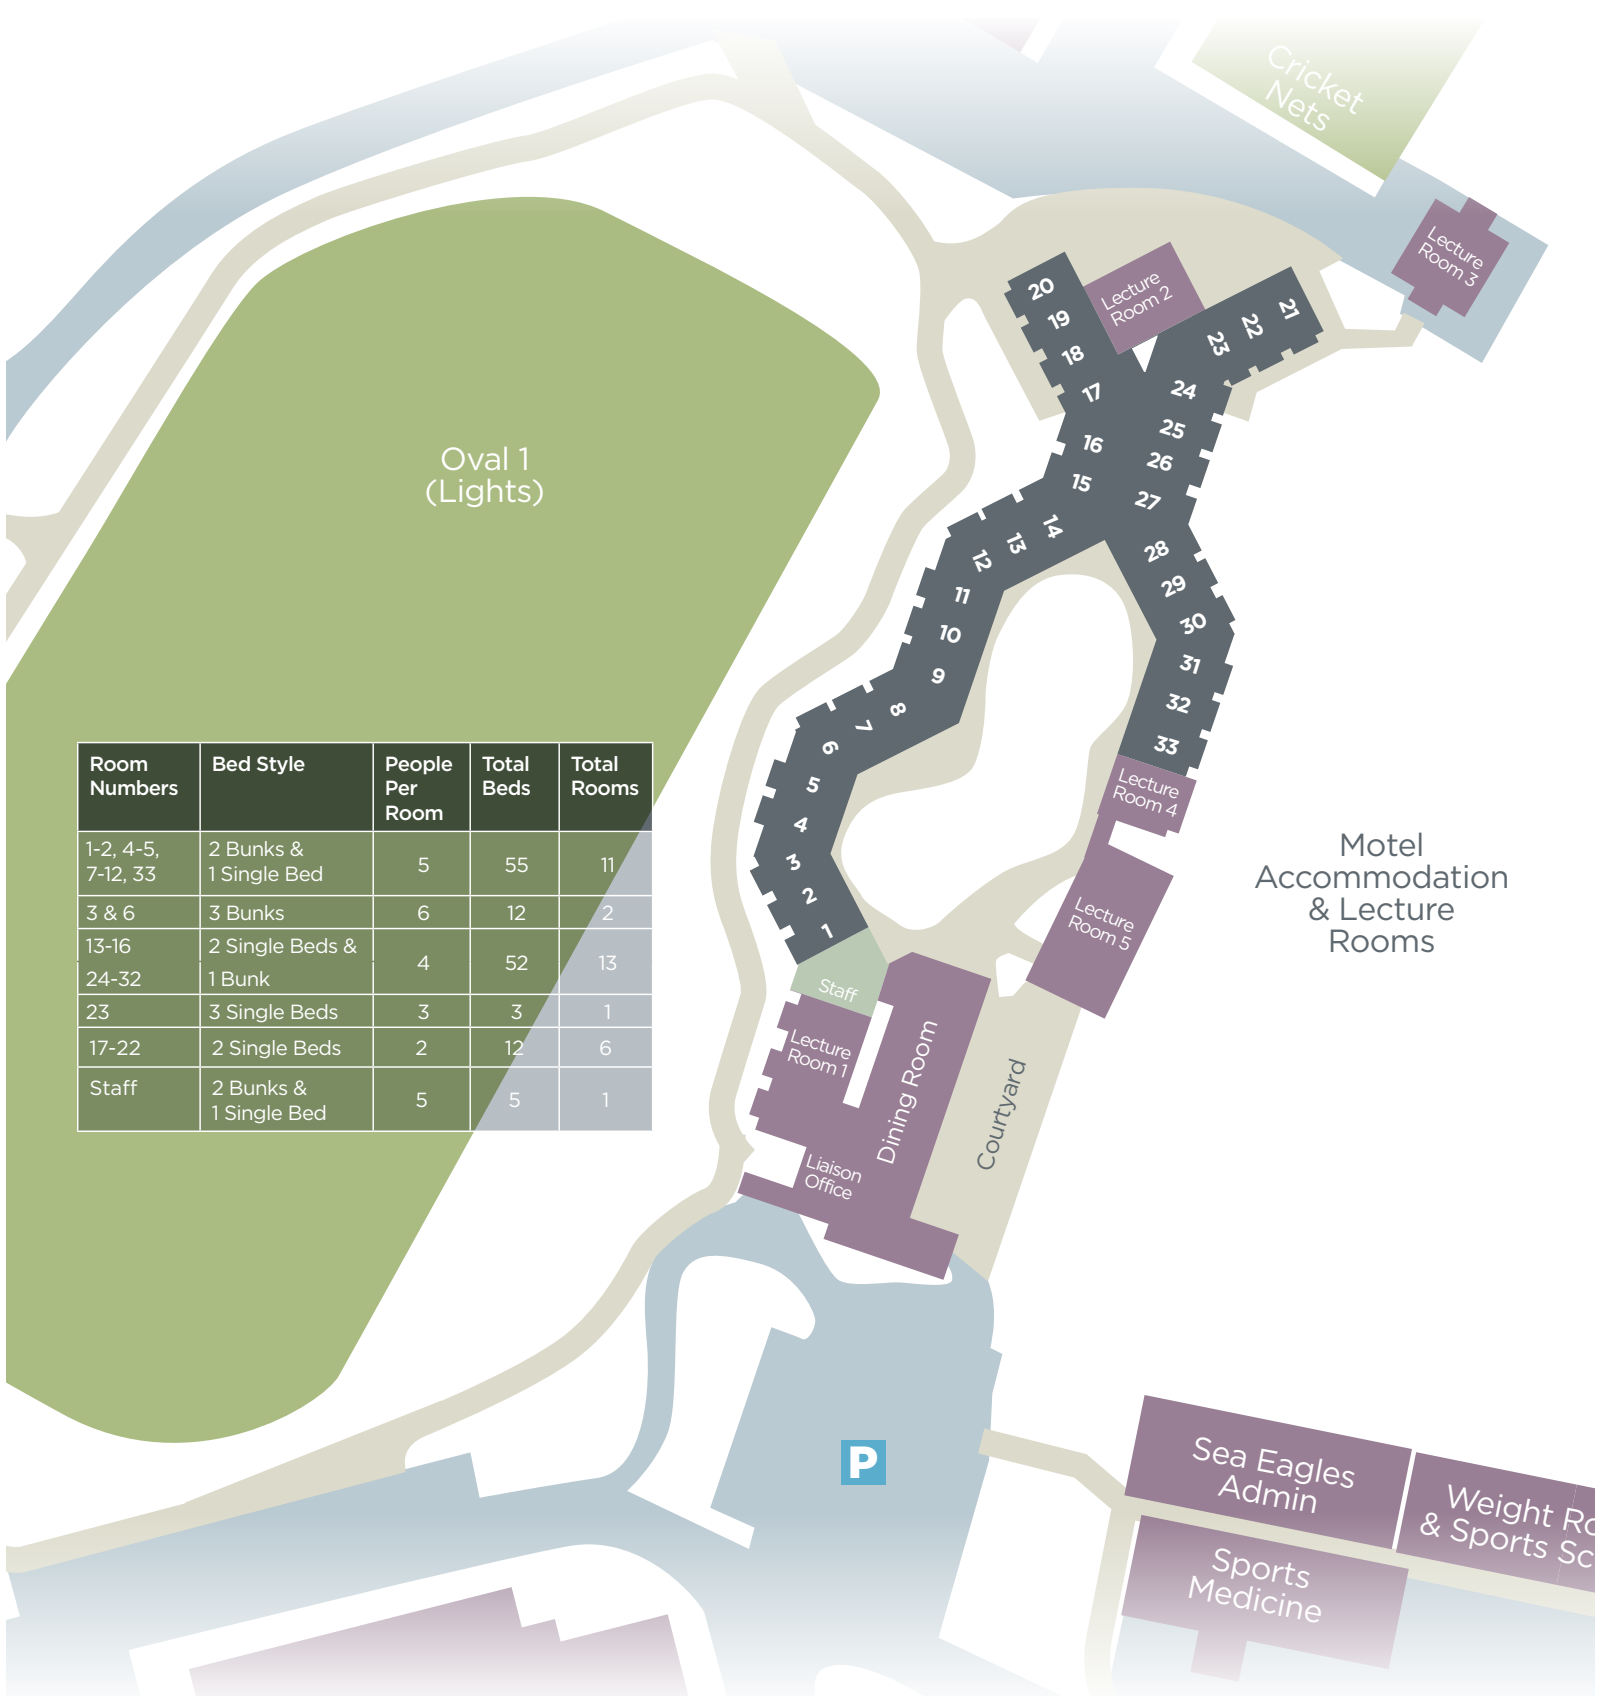

SYDNEY ACADEMY OF SPORT AND RECREATION CENTRE

Centre Map

P
Car Park

B
Bus Drop Off
& Pickup

SYDNEY ACADEMY OF SPORT AND RECREATION CENTRE

Motel Accommodation

Room Numbers	Bed Style	People Per Room	Total Beds	Total Rooms
1-2, 4-5, 7-12, 33	2 Bunks & 1 Single Bed	5	55	11
3 & 6	3 Bunks	6	12	2
13-16, 24-32	2 Single Beds & 1 Bunk	4	52	13
23	3 Single Beds	3	3	1
17-22	2 Single Beds	2	12	6
Staff	2 Bunks & 1 Single Bed	5	5	1

SYDNEY ACADEMY OF SPORT AND RECREATION CENTRE

Dormitory Accommodation

Dormitory Rooms 1a to 12b	Total Beds
10 beds (5 bunks) per dormitory	240
2 beds each staff room (12 staff room)	24

SYDNEY ACADEMY OF SPORT AND RECREATION CENTRE

Dormitory Accommodation Room Layout

Lodges 1-6

Lodges 7-12

SYDNEY ACADEMY OF SPORT AND RECREATION CENTRE

Freshwater Accommodation

SYDNEY ACADEMY OF SPORT AND RECREATION CENTRE

Freshwater Accommodation Room Layout

Freshwater 1, 2, 9 & 10

Freshwater 4-8

Freshwater 3