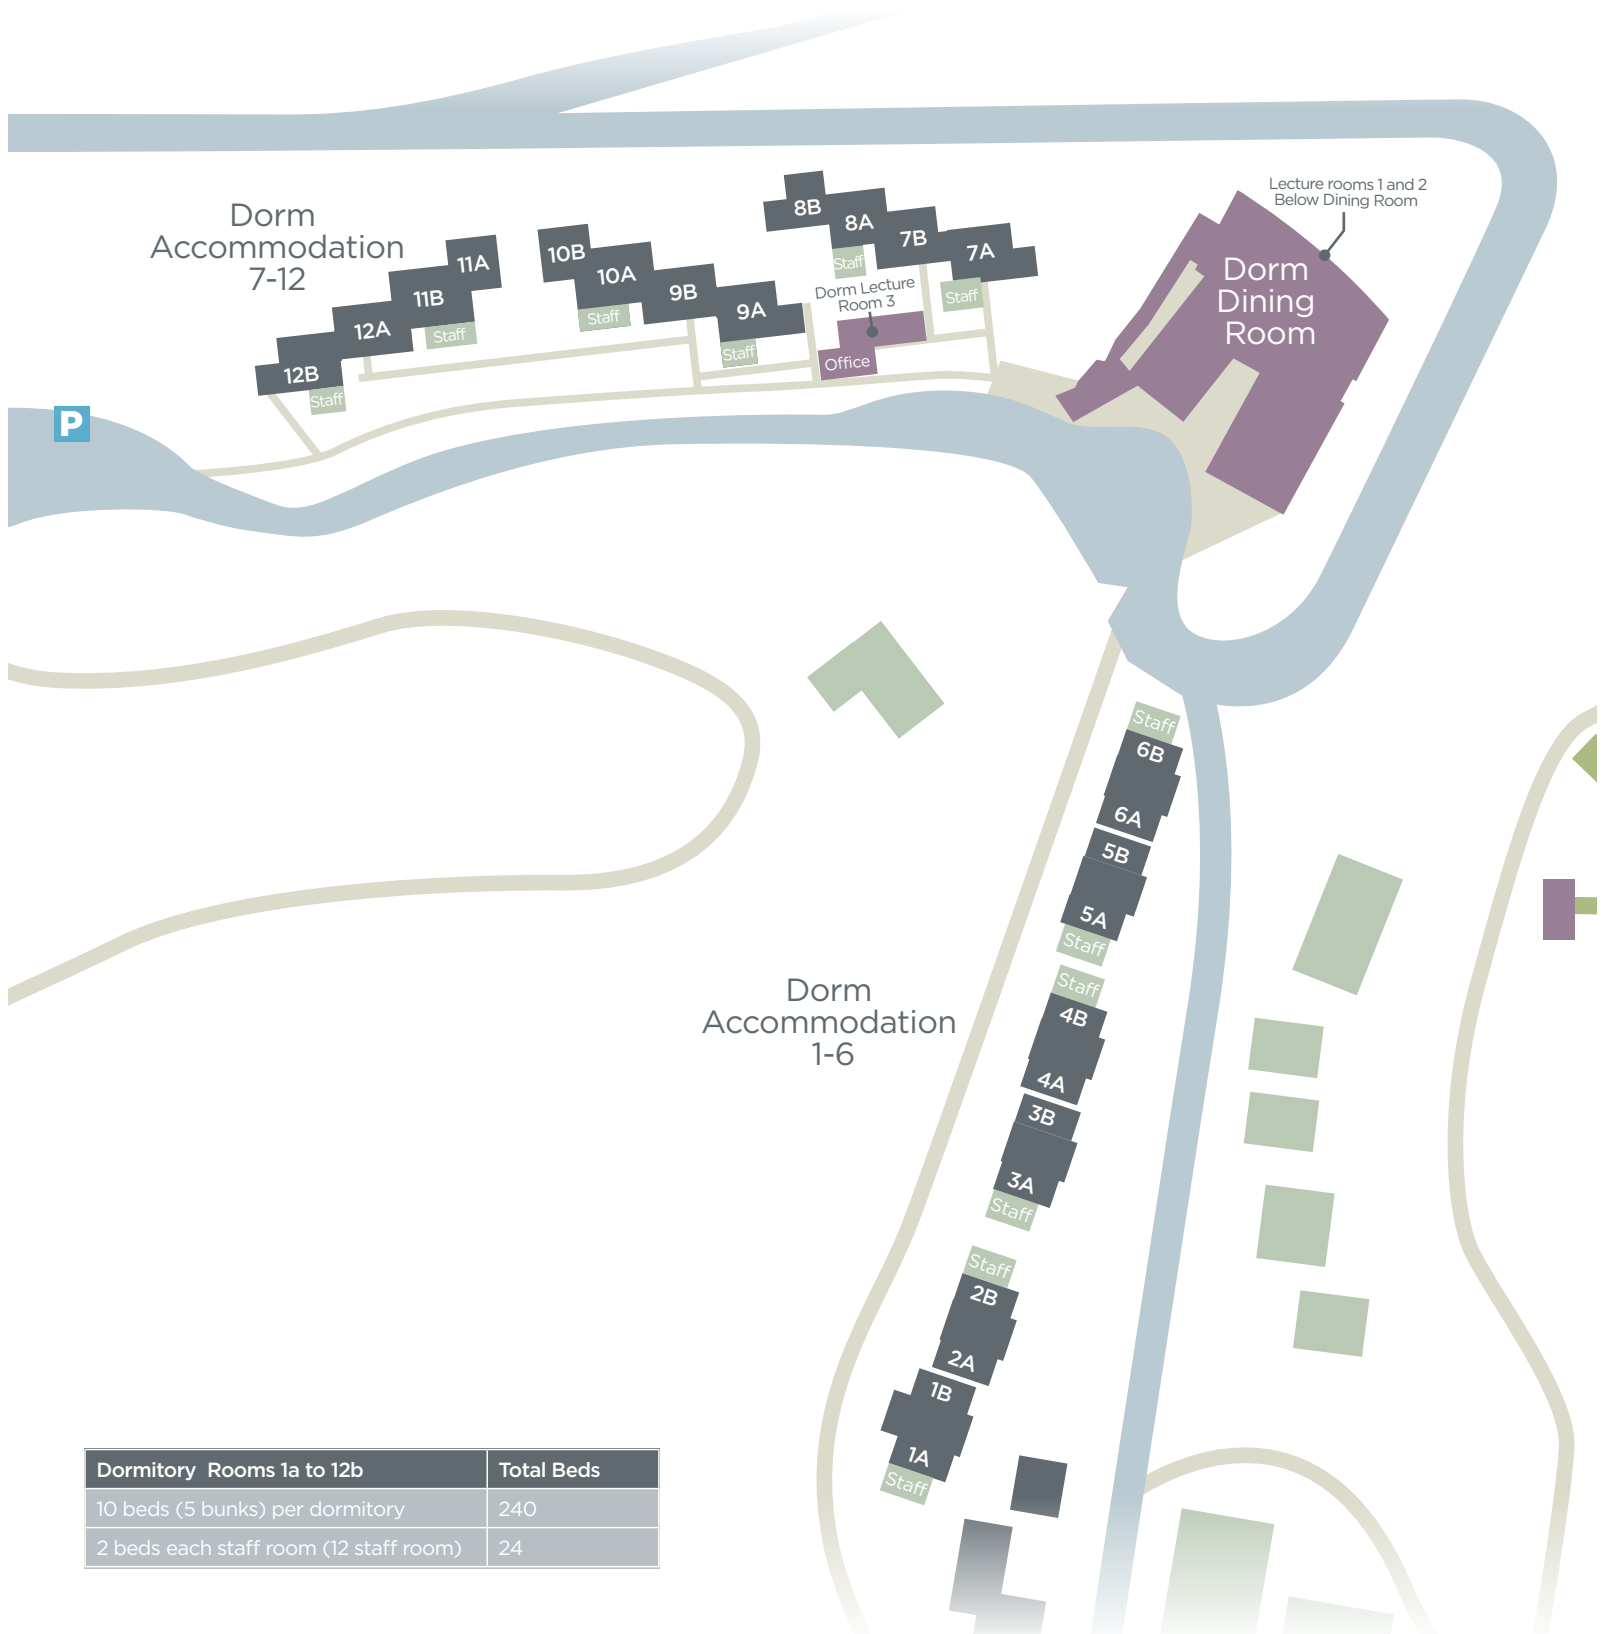

SYDNEY ACADEMY OF SPORT AND RECREATION CENTRE

Centre Map

P
Car Park

B
Bus Drop Off
& Pickup

SYDNEY ACADEMY OF SPORT AND RECREATION CENTRE

Motel Accommodation

Room Numbers	Bed Style	People Per Room	Total Beds	Total Rooms
1-2, 4-5, 7-12, 33	2 Bunks & 1 Single Bed	5	55	11
3 & 6	3 Bunks	6	12	2
13-16, 24-32	2 Single Beds & 1 Bunk	4	52	13
23	3 Single Beds	3	3	1
17-22	2 Single Beds	2	12	6
Staff	2 Bunks & 1 Single Bed	5	5	1

SYDNEY ACADEMY OF SPORT AND RECREATION CENTRE

Dormitory Accommodation

Dormitory Rooms 1a to 12b	Total Beds
10 beds (5 bunks) per dormitory	240
2 beds each staff room (12 staff room)	24

SYDNEY ACADEMY OF SPORT AND RECREATION CENTRE

Dormitory Accommodation Room Layout

Lodges 1-6

Lodges 7-12

SYDNEY ACADEMY OF SPORT AND RECREATION CENTRE

Freshwater Accommodation

SYDNEY ACADEMY OF SPORT AND RECREATION CENTRE

Freshwater Accommodation Room Layout

Freshwater 1, 2, 9 & 10

Freshwater 4-8

Freshwater 3