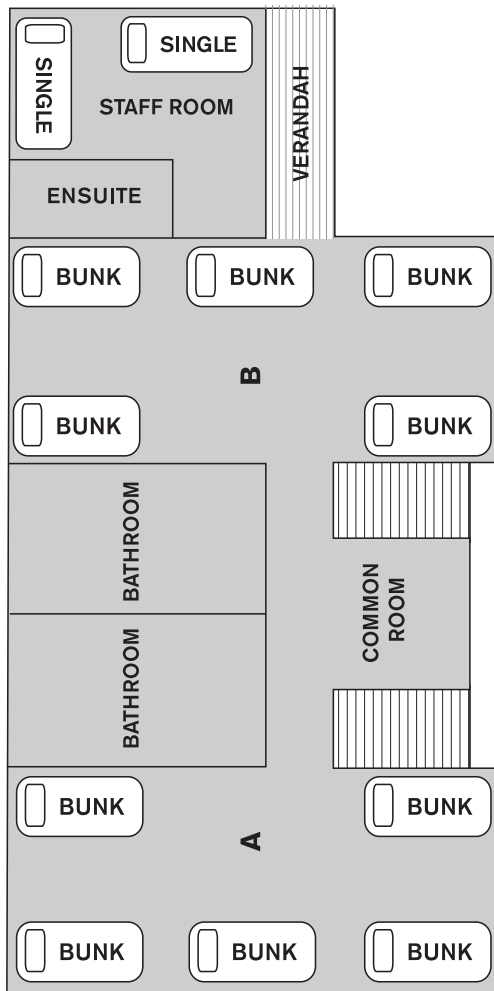

SYDNEY ACADEMY OF SPORT AND RECREATION CENTRE

Centre Map

P
Car Park

B
Bus Drop Off
& Pickup

SYDNEY ACADEMY OF SPORT AND RECREATION CENTRE

Motel Accommodation

Room Numbers	Bed Style	People Per Room	Total Beds	Total Rooms
1-2, 4-5, 7-12, 33	2 Bunks & 1 Single Bed	5	55	11
3 & 6	3 Bunks	6	12	2
13-16, 24-32	2 Single Beds & 1 Bunk	4	52	13
23	3 Single Beds	3	3	1
17-22	2 Single Beds	2	12	6
Staff	2 Bunks & 1 Single Bed	5	5	1

SYDNEY ACADEMY OF SPORT AND RECREATION CENTRE

Dormitory Accommodation

Dormitory Rooms 1a to 12b	Total Beds
10 beds (5 bunks) per dormitory	240
2 beds each staff room (12 staff room)	24

SYDNEY ACADEMY OF SPORT AND RECREATION CENTRE

Dormitory Accommodation Room Layout

Lodges 1-6

Lodges 7-12

SYDNEY ACADEMY OF SPORT AND RECREATION CENTRE

Freshwater Accommodation

SYDNEY ACADEMY OF SPORT AND RECREATION CENTRE

Freshwater Accommodation Room Layout

Freshwater 1, 2, 9 & 10

Freshwater 4-8

Freshwater 3