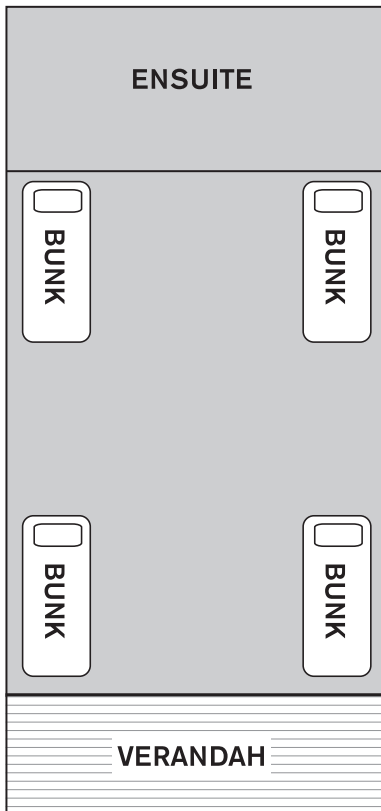

SYDNEY ACADEMY OF SPORT AND RECREATION CENTRE

Centre Map

P
Car Park

B
Bus Drop Off
& Pickup

SYDNEY ACADEMY OF SPORT AND RECREATION CENTRE

Motel Accommodation

Room Numbers	Bed Style	People Per Room	Total Beds	Total Rooms
1-2, 4-5, 7-12, 33	2 Bunks & 1 Single Bed	5	55	11
3 & 6	3 Bunks	6	12	2
13-16, 24-32	2 Single Beds & 1 Bunk	4	52	13
23	3 Single Beds	3	3	1
17-22	2 Single Beds	2	12	6
Staff	2 Bunks & 1 Single Bed	5	5	1

SYDNEY ACADEMY OF SPORT AND RECREATION CENTRE

Dormitory Accommodation

Dormitory Rooms 1a to 12b	Total Beds
10 beds (5 bunks) per dormitory	240
2 beds each staff room (12 staff room)	24

SYDNEY ACADEMY OF SPORT AND RECREATION CENTRE

Dormitory Accommodation Room Layout

Lodges 1-6

Lodges 7-12

SYDNEY ACADEMY OF SPORT AND RECREATION CENTRE

Freshwater Accommodation

SYDNEY ACADEMY OF SPORT AND RECREATION CENTRE

Freshwater Accommodation Room Layout

Freshwater 1, 2, 9 & 10

Freshwater 4-8

Freshwater 3