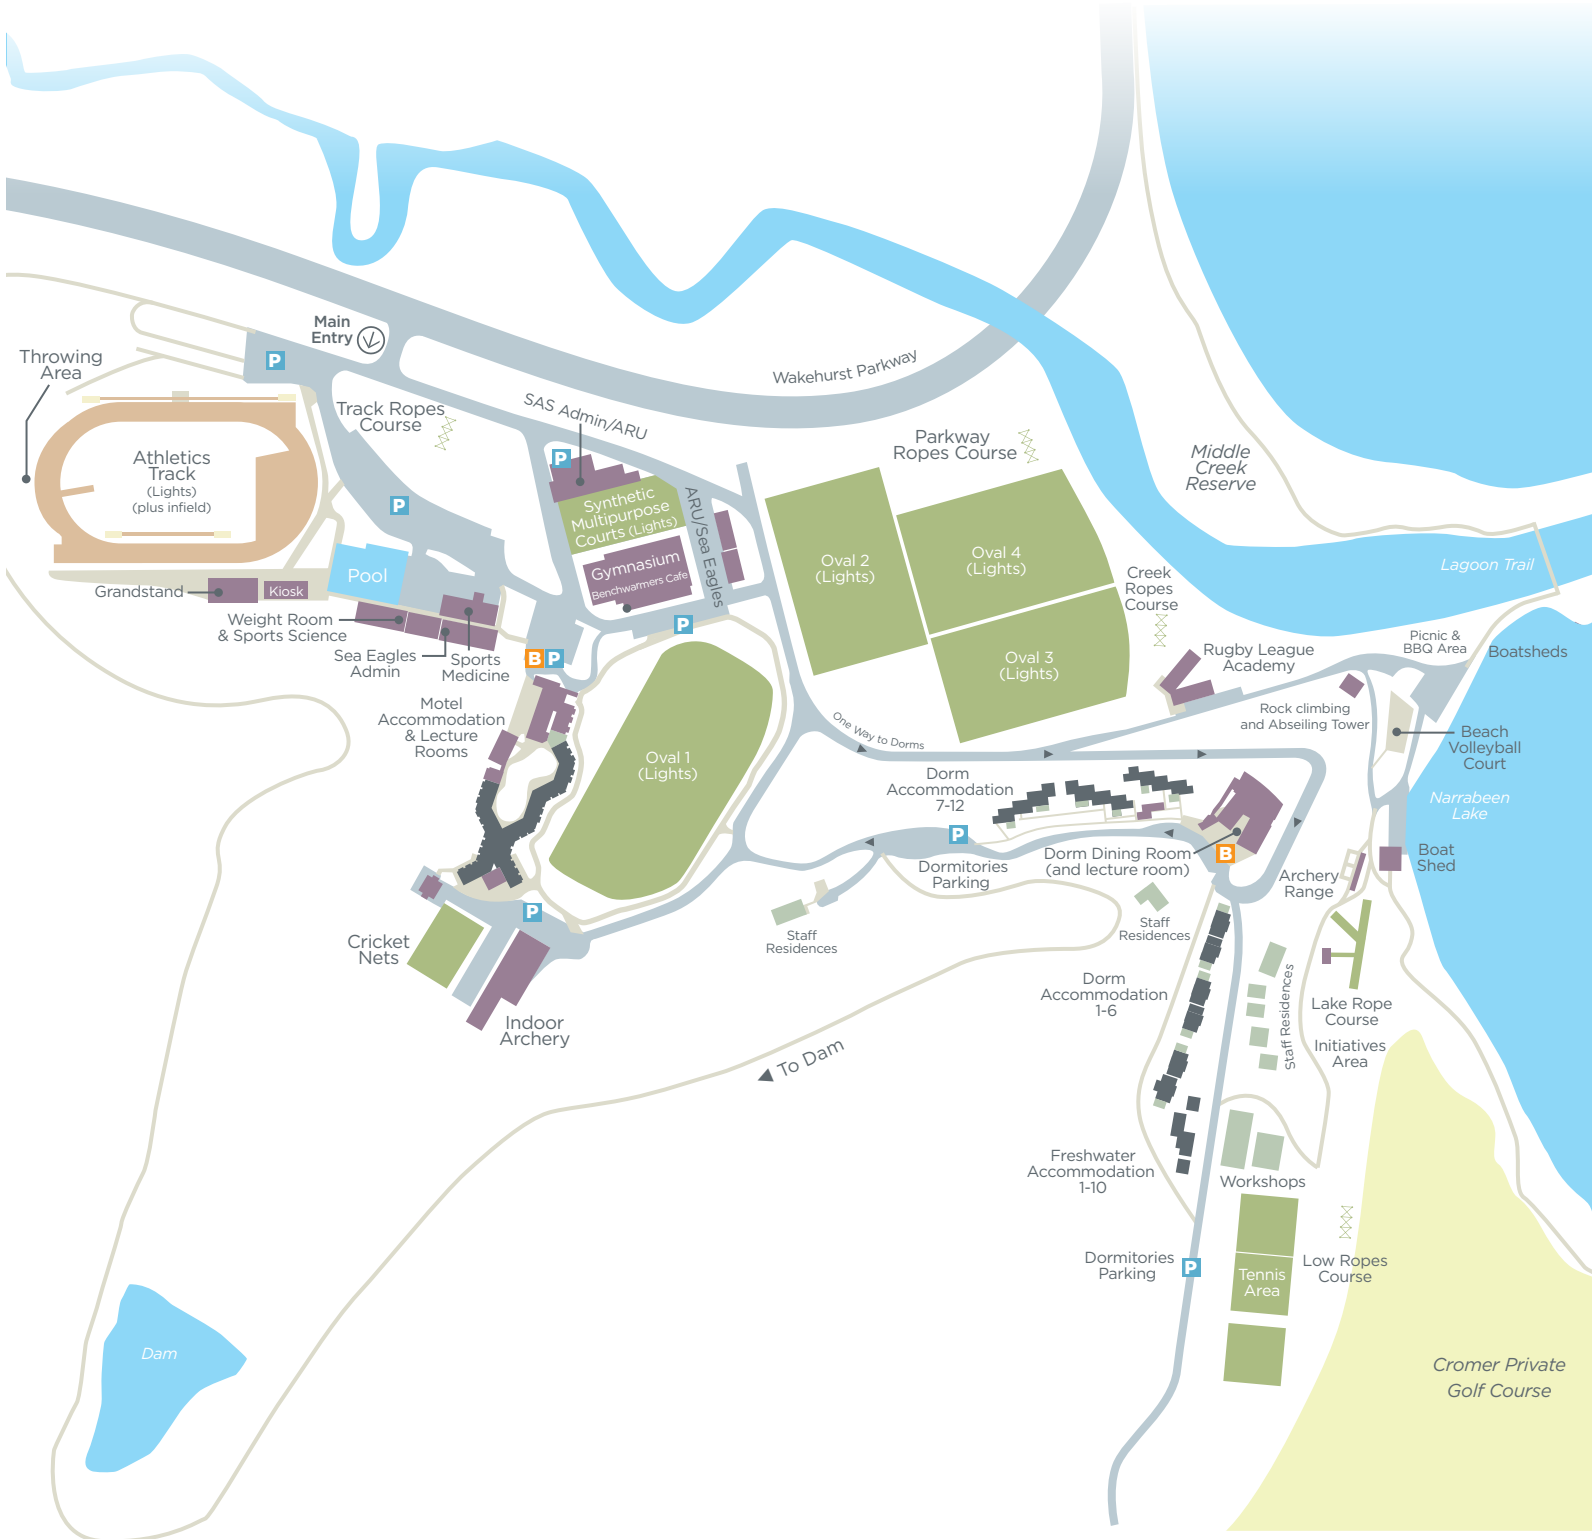

SYDNEY ACADEMY OF SPORT AND RECREATION CENTRE

Centre Map

P
Car Park

B
Bus Drop Off
& Pickup

SYDNEY ACADEMY OF SPORT AND RECREATION CENTRE

Motel Accommodation

Room Numbers	Bed Style	People Per Room	Total Beds	Total Rooms
1-2, 4-5, 7-12, 33	2 Bunks & 1 Single Bed	5	55	11
3 & 6	3 Bunks	6	12	2
13-16, 24-32	2 Single Beds & 1 Bunk	4	52	13
23	3 Single Beds	3	3	1
17-22	2 Single Beds	2	12	6
Staff	2 Bunks & 1 Single Bed	5	5	1

SYDNEY ACADEMY OF SPORT AND RECREATION CENTRE

Dormitory Accommodation

Dormitory Rooms 1a to 12b	Total Beds
10 beds (5 bunks) per dormitory	240
2 beds each staff room (12 staff room)	24

SYDNEY ACADEMY OF SPORT AND RECREATION CENTRE

Dormitory Accommodation Room Layout

Lodges 1-6

Lodges 7-12

SYDNEY ACADEMY OF SPORT AND RECREATION CENTRE

Freshwater Accommodation

SYDNEY ACADEMY OF SPORT AND RECREATION CENTRE

Freshwater Accommodation Room Layout

Freshwater 1, 2, 9 & 10

Freshwater 4-8

Freshwater 3