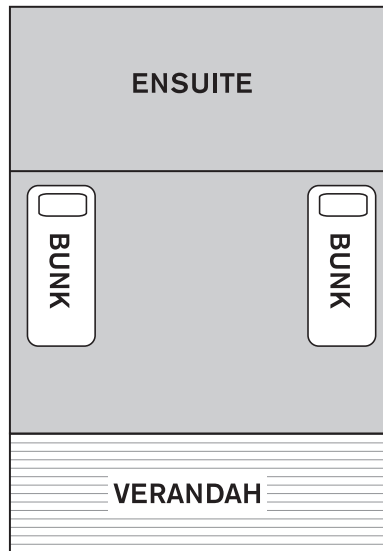

SYDNEY ACADEMY OF SPORT AND RECREATION CENTRE

Centre Map

P
Car Park

B
Bus Drop Off
& Pickup

SYDNEY ACADEMY OF SPORT AND RECREATION CENTRE

Motel Accommodation

Room Numbers	Bed Style	People Per Room	Total Beds	Total Rooms
1-2, 4-5, 7-12, 33	2 Bunks & 1 Single Bed	5	55	11
3 & 6	3 Bunks	6	12	2
13-16, 24-32	2 Single Beds & 1 Bunk	4	52	13
23	3 Single Beds	3	3	1
17-22	2 Single Beds	2	12	6
Staff	2 Bunks & 1 Single Bed	5	5	1

SYDNEY ACADEMY OF SPORT AND RECREATION CENTRE

Dormitory Accommodation

Dormitory Rooms 1a to 12b	Total Beds
10 beds (5 bunks) per dormitory	240
2 beds each staff room (12 staff room)	24

SYDNEY ACADEMY OF SPORT AND RECREATION CENTRE

Dormitory Accommodation Room Layout

Lodges 1-6

Lodges 7-12

SYDNEY ACADEMY OF SPORT AND RECREATION CENTRE

Freshwater Accommodation

SYDNEY ACADEMY OF SPORT AND RECREATION CENTRE

Freshwater Accommodation Room Layout

Freshwater 1, 2, 9 & 10

Freshwater 4-8

Freshwater 3