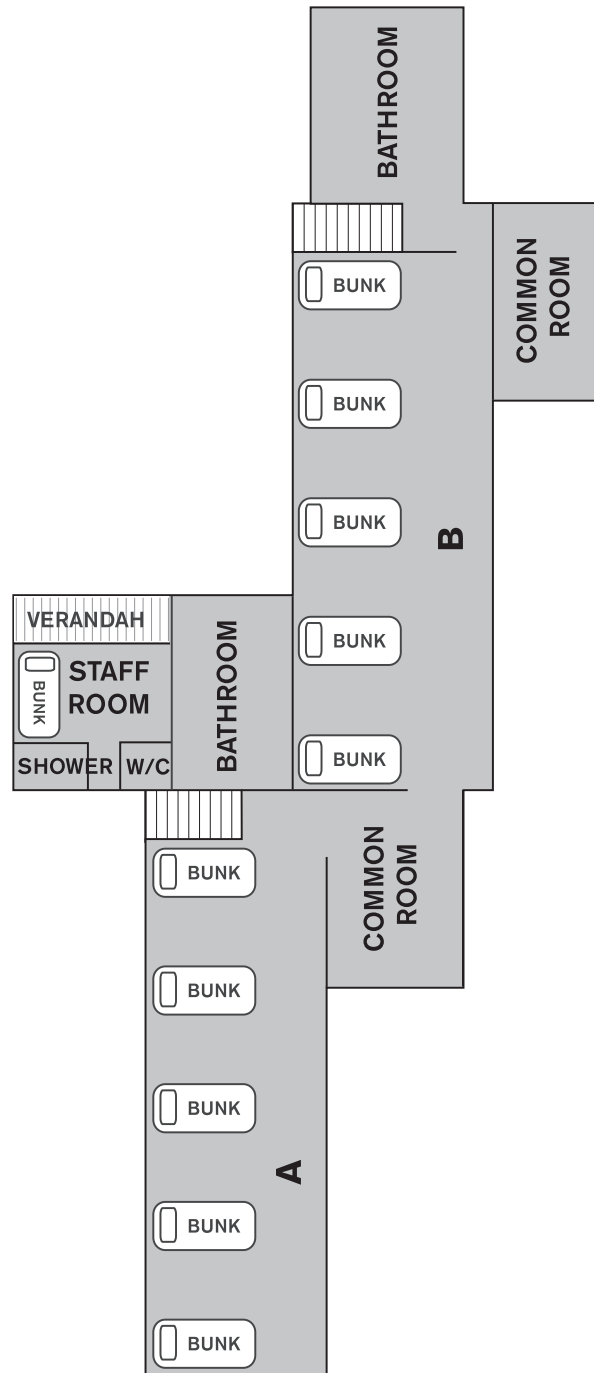

SYDNEY ACADEMY OF SPORT AND RECREATION CENTRE

Centre Map

P
Car Park

B
Bus Drop Off
& Pickup

SYDNEY ACADEMY OF SPORT AND RECREATION CENTRE

Motel Accommodation

Room Numbers	Bed Style	People Per Room	Total Beds	Total Rooms
1-2, 4-5, 7-12, 33	2 Bunks & 1 Single Bed	5	55	11
3 & 6	3 Bunks	6	12	2
13-16, 24-32	2 Single Beds & 1 Bunk	4	52	13
23	3 Single Beds	3	3	1
17-22	2 Single Beds	2	12	6
Staff	2 Bunks & 1 Single Bed	5	5	1

SYDNEY ACADEMY OF SPORT AND RECREATION CENTRE

Dormitory Accommodation

Dormitory Rooms 1a to 12b	Total Beds
10 beds (5 bunks) per dormitory	240
2 beds each staff room (12 staff room)	24

SYDNEY ACADEMY OF SPORT AND RECREATION CENTRE

Dormitory Accommodation Room Layout

Lodges 1-6

Lodges 7-12

SYDNEY ACADEMY OF SPORT AND RECREATION CENTRE

Freshwater Accommodation

SYDNEY ACADEMY OF SPORT AND RECREATION CENTRE

Freshwater Accommodation Room Layout

Freshwater 1, 2, 9 & 10

Freshwater 4-8

Freshwater 3